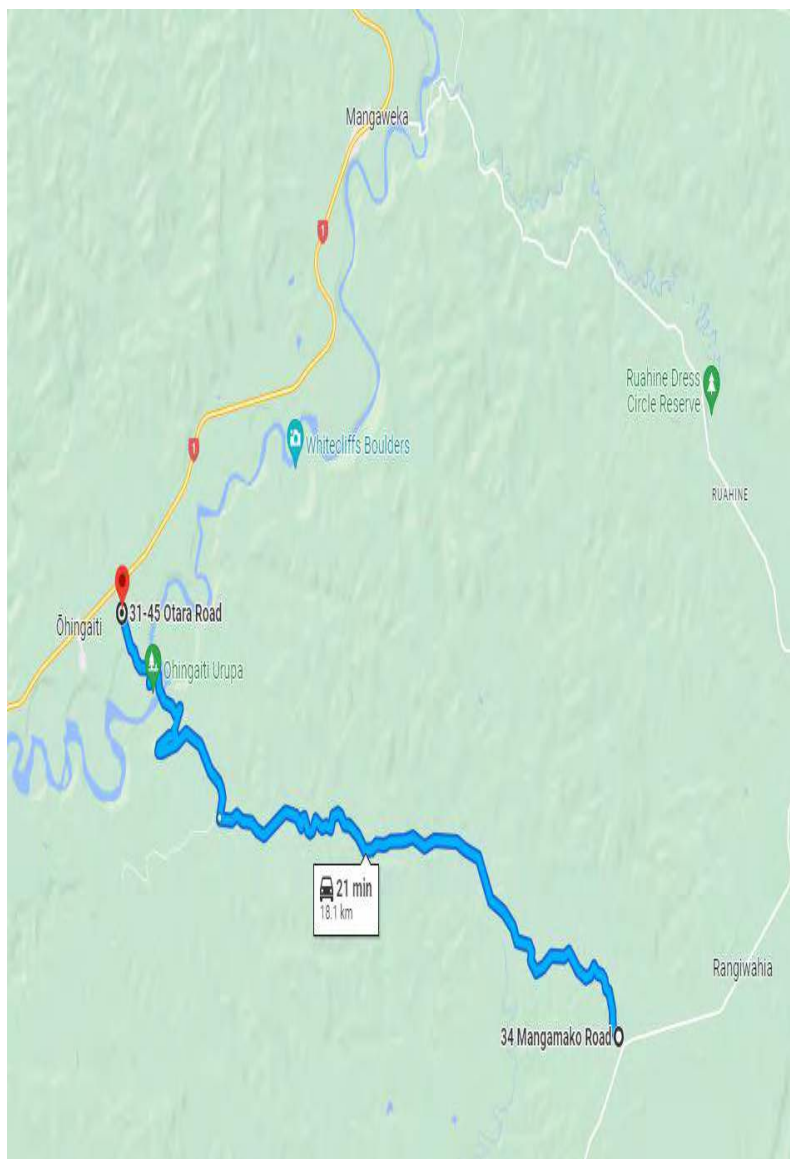

Stage Name:	SS17 – WAIARUHE ROAD
Road Closure:	1:05pm – 5:35pm 26 th October 2023
RCA:	Ruapehu District Council Rangitikei District Council
Start:	On Waiaruhe Road, 350mtrs from its intersection with SH1 Road
	Past Haukuku Road
	Left into Turakina Valley Road at its intersection with Owhakura Road
	Past
	Past
Finish:	On Turakina Valley Road, 100mtrs from its intersection with Kaimatini Road
Total Number of Marshals	

Stage Name:	SS18 – RUANUI ROAD
Road Closure:	1:25pm – 5:55pm 26 th October 2023
RCA:	Rangitikei District Council
Start:	On Ruanui Road, 100mtrs from its intersection with Turakina Valley Road
	Past Harakeketangi Road (no exit)
	Past Station Rd
	Past Tihio Street, Kakariki Road (no exit)
	Past Turehu Street (no exit)
	Right into Mataroa Road
Finish:	On Mataroa Road, 350mtrs from its intersection with SH1
Total Number of Marshals	

Stage Name:	SS23 – MANGAMAKO ROAD
Road Closure:	10:00am – 2:30pm 27 th October 2023
RCA:	Manawatu District Council Rangitikei District Council
Start:	On Mangamako Road, 350mtrs from its intersection with Rangiwahoa Road
	Past Ruae Road (no exit)
	Right into Otaru Road
	Past Peka Road (no exit)
Finish:	On Mangamako Road, 350mtrs from its intersection with SH1
Total Number of Marshals	

Stage Name:	SS24 – MANGAHOE – MT CURL
Road Closure:	11:45am – 4:15pm 27 th October 2023
RCA:	Rangitikei District Council
Start:	On Mangahoe Road, 350mtrs from its intersection with Ongo Road
	Left into Turakina Valley Road
	Past Mangatipona Road
	Past Taurimu Road
	Left into Makuhou Road
	Past Smalls Road (no exit)
	Left into Galpins Road
	Right into Warrens Road
	Past Griffins Road
	Left into Mount Curl Road
Finish:	On Mount Curl Road, 4kms from its intersection with Leedstown Road
Total Number of Marshals	