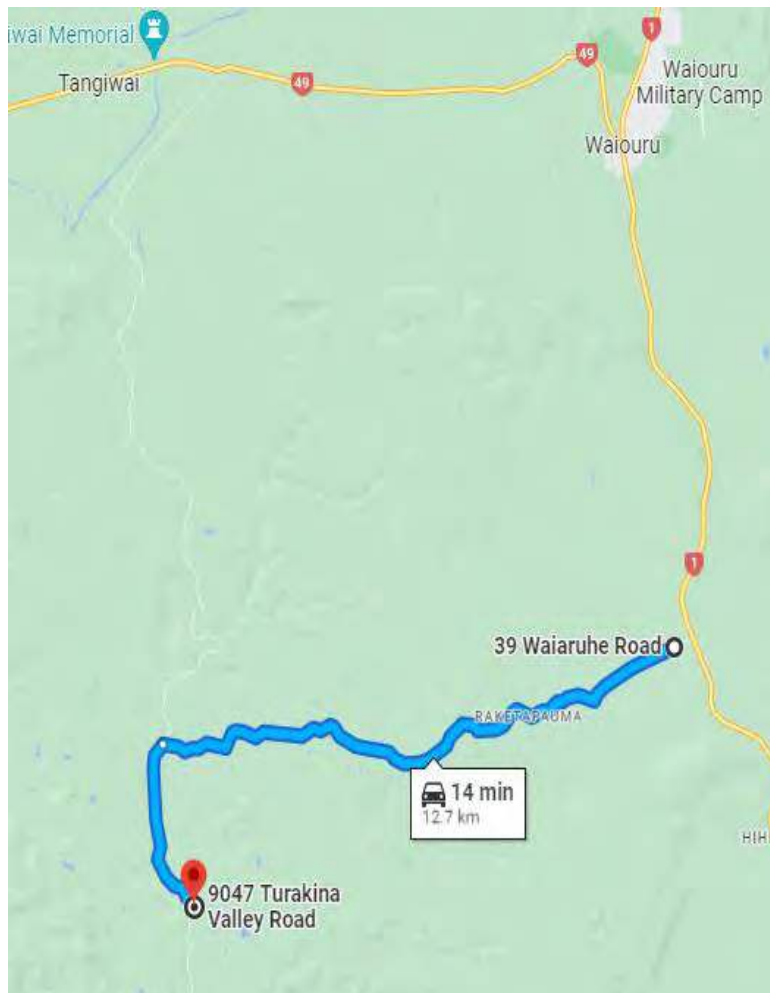

Stage Name:	SS17 – WAIARUHE ROAD
Road Closure:	1:05pm – 5:35pm 26 th October 2023
RCA:	Ruapehu District Council Rangitikei District Council
Start:	On Waiaruhe Road, 350mtrs from its intersection with SH1 Road
	Past Haukuku Road
	Left into Turakina Valley Road at its intersection with Owhakura Road
	Past
	Past
Finish:	On Turakina Valley Road, 100mtrs from its intersection with Kaimatini Road
Total Number of Marshals	

Stage Name:	SS18 – RUANUI ROAD
Road Closure:	1:25pm – 5:55pm 26 th October 2023
RCA:	Rangitikei District Council
Start:	On Ruanui Road, 100mtrs from its intersection with Turakina Valley Road
	Past Harakeketangi Road (no exit)
	Past Station Rd
	Past Tihio Street, Kakariki Road (no exit)
	Past Turehu Street (no exit)
	Right into Mataroa Road
Finish:	On Mataroa Road, 350mtrs from its intersection with SH1
Total Number of Marshals	

Stage Name:	SS23 – MANGAMAKO ROAD
Road Closure:	10:00am – 2:30pm 27 th October 2023
RCA:	Manawatu District Council Rangitikei District Council
Start:	On Mangamako Road, 350mtrs from its intersection with Rangiwahoa Road
	Past Ruae Road (no exit)
	Right into Otaru Road
	Past Peka Road (no exit)
Finish:	On Mangamako Road, 350mtrs from its intersection with SH1
Total Number of Marshals	

Stage Name:	SS24 – MANGAHOE – MT CURL
Road Closure:	11:45am – 4:15pm 27 th October 2023
RCA:	Rangitikei District Council
Start:	On Mangahoe Road, 350mtrs from its intersection with Ongo Road
	Left into Turakina Valley Road
	Past Mangatipona Road
	Past Taurimu Road
	Left into Makuhou Road
	Past Smalls Road (no exit)
	Left into Galpins Road
	Right into Warrens Road
	Past Griffins Road
	Left into Mount Curl Road
Finish:	On Mount Curl Road, 4kms from its intersection with Leedstown Road
Total Number of Marshals	