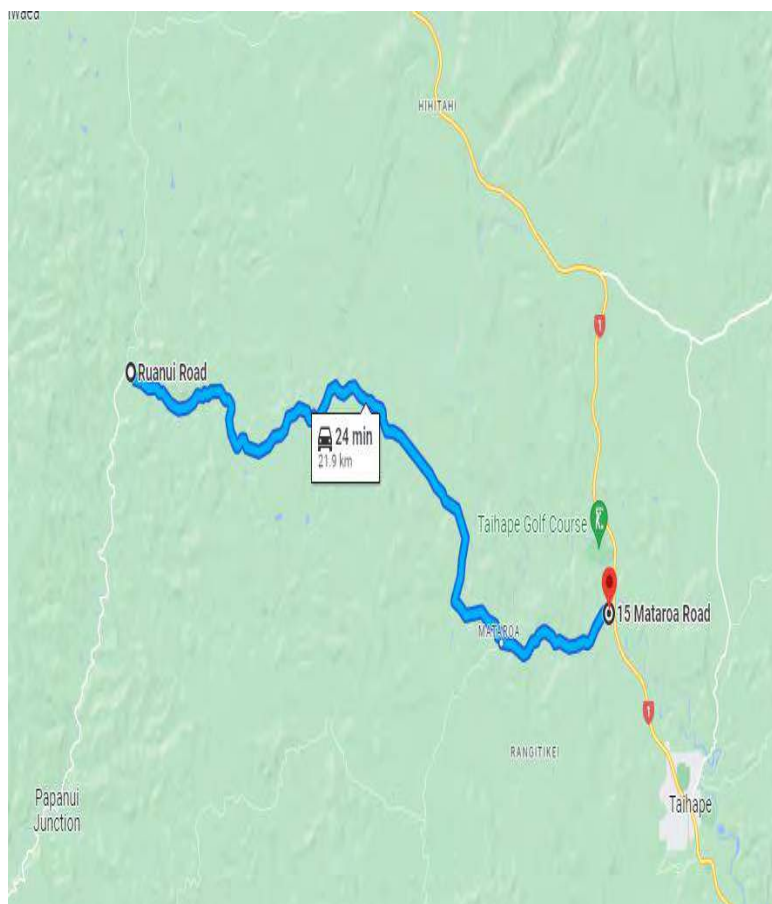

Stage Name:	SS17 – WAIARUHE ROAD
Road Closure:	1:05pm – 5:35pm 26 th October 2023
RCA:	Ruapehu District Council Rangitikei District Council
Start:	On Waiaruhe Road, 350mtrs from its intersection with SH1 Road
	Past Haukuku Road
	Left into Turakina Valley Road at its intersection with Owhakura Road
	Past
	Past
Finish:	On Turakina Valley Road, 100mtrs from its intersection with Kaimatini Road
Total Number of Marshals	

Stage Name:	SS18 – RUANUI ROAD
Road Closure:	1:25pm – 5:55pm 26 th October 2023
RCA:	Rangitikei District Council
Start:	On Ruanui Road, 100mtrs from its intersection with Turakina Valley Road
	Past Harakeketangi Road (no exit)
	Past Station Rd
	Past Tihio Street, Kakariki Road (no exit)
	Past Turehu Street (no exit)
	Right into Mataroa Road
Finish:	On Mataroa Road, 350mtrs from its intersection with SH1
Total Number of Marshals	

Stage Name:	SS23 – MANGAMAKO ROAD
Road Closure:	10:00am – 2:30pm 27 th October 2023
RCA:	Manawatu District Council Rangitikei District Council
Start:	On Mangamako Road, 350mtrs from its intersection with Rangiwahoa Road
	Past Ruae Road (no exit)
	Right into Otaru Road
	Past Peka Road (no exit)
Finish:	On Mangamako Road, 350mtrs from its intersection with SH1
Total Number of Marshals	

Stage Name:	SS24 – MANGAHOE – MT CURL
Road Closure:	11:45am – 4:15pm 27 th October 2023
RCA:	Rangitikei District Council
Start:	On Mangahoe Road, 350mtrs from its intersection with Ongo Road
	Left into Turakina Valley Road
	Past Mangatipona Road
	Past Taurimu Road
	Left into Makuhou Road
	Past Smalls Road (no exit)
	Left into Galpins Road
	Right into Warrens Road
	Past Griffins Road
	Left into Mount Curl Road
Finish:	On Mount Curl Road, 4kms from its intersection with Leedstown Road
Total Number of Marshals	